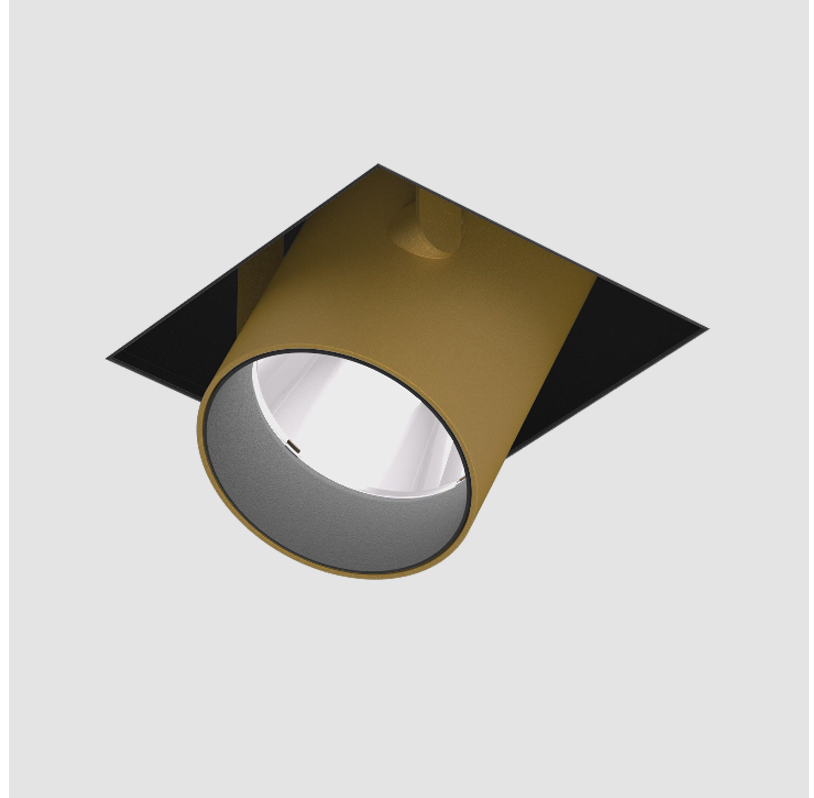

ELECTRICAL

Lamp Type: LED (Zhaga Standard)
Input Wattage (W): 23.1
Total Output Wattage (W): 18.7
Dimming: Tri-Mode (Non-Dimming and Phase Dimming (120Vac only) and 0-10V Dimming)
Driver Included: No
Driver Location: Recessed Housing
Driver Type: Constant Current - Universal
Driver Class: Class 2
Housing: See components
Input Voltage (V): 120 - 277
Constant Current (MA): 500

LED

Number of LEDs: 1
Color Temperature (°K): 2700 / 3000 / 3500 / 4000
Max. Delivered Lumen (lm): 1490 / 1530 / 1607 / 1640
CRI: >90 CRI
Lamp Life (hrs): 50000
Upon Request: Special Color Temperature

OPTICAL

Reflector: 20 / 40 / 60
Adjustability: Rotational 355°; Tilt 45°
Upon Request: Special Beam Angles

RATINGS AND CERTIFICATIONS

Certified By: Certified for North American Standards
Zaneen Lighting Inc. © 2024, P.O. Box 588, 3387, P.O. Box 247, 9519, www.zaneen.com

Patents: IP20
All other international specifications by adding 'INT' at the end of the existing Model #. For assistance on 'custom' specifications, contact zteam@zaneen.com.
In a constant effort to supply the best product, we reserve the right to change specifications or materials without notice. The most recent specification sheets are found at zaneen.com

145mm 5 11/16"	10 | 12 1/2 | 15 | 25mm 3/8" | 1/2" | 9/16" | 1"	225mm x 225mm 8 7/8" x 8 7/8"	225mm x 225mm 8 7/8" x 8 7/8"	355°	45°